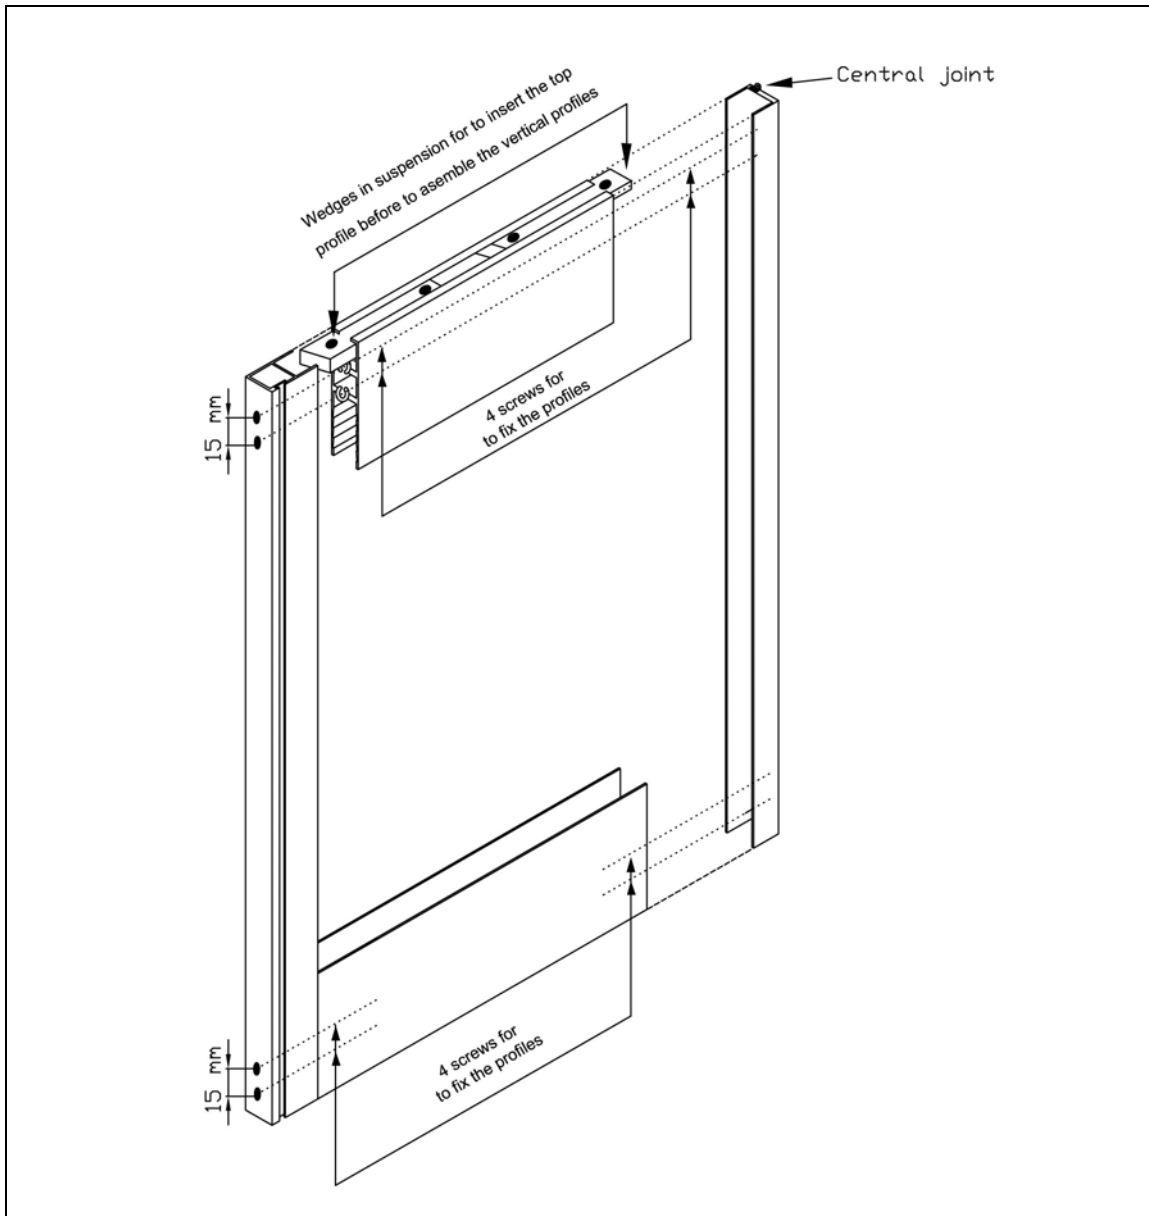

<b>TITLE</b>	<b>FIXED AND SLIDING LEAF FOR EDM SERIES – AUTOMATIC DOOR OPERATOR</b>
<b>PROFILE</b>	<b>SLIM TYPE – DOOR THICKNESS 20mm</b>
<b>SCALE</b>	<b>CONCEPT</b>
 www.micomautodoor.com	<b>MICOM Autodoor - European Office - UK</b> Grainger Suite   Regent Centre   Gosforth   Newcastle Upon Tyne   NE3 3PF   U.K. Tel: (0044) 0191 2336323   Fax: (0044) 0191 2840222 <b>MICOM Autodoor - Head Office - Japan</b> 12th Floor   Tower West   Umeda Skybuilding 1-30   Oyodonaka 1-Chome   Kita-ku Osaka 531-0076   Japan TEL: (0081) 6 6 454 9721   FAX: (0081) 6 6 454 9726 Email: <a href="mailto:info@micomautodoor.com">info@micomautodoor.com</a>
	MICOM Automatic Doors – Japan   Quality & Reliability Worldwide   CELEBRATING 25 Years of EXCELLENCE