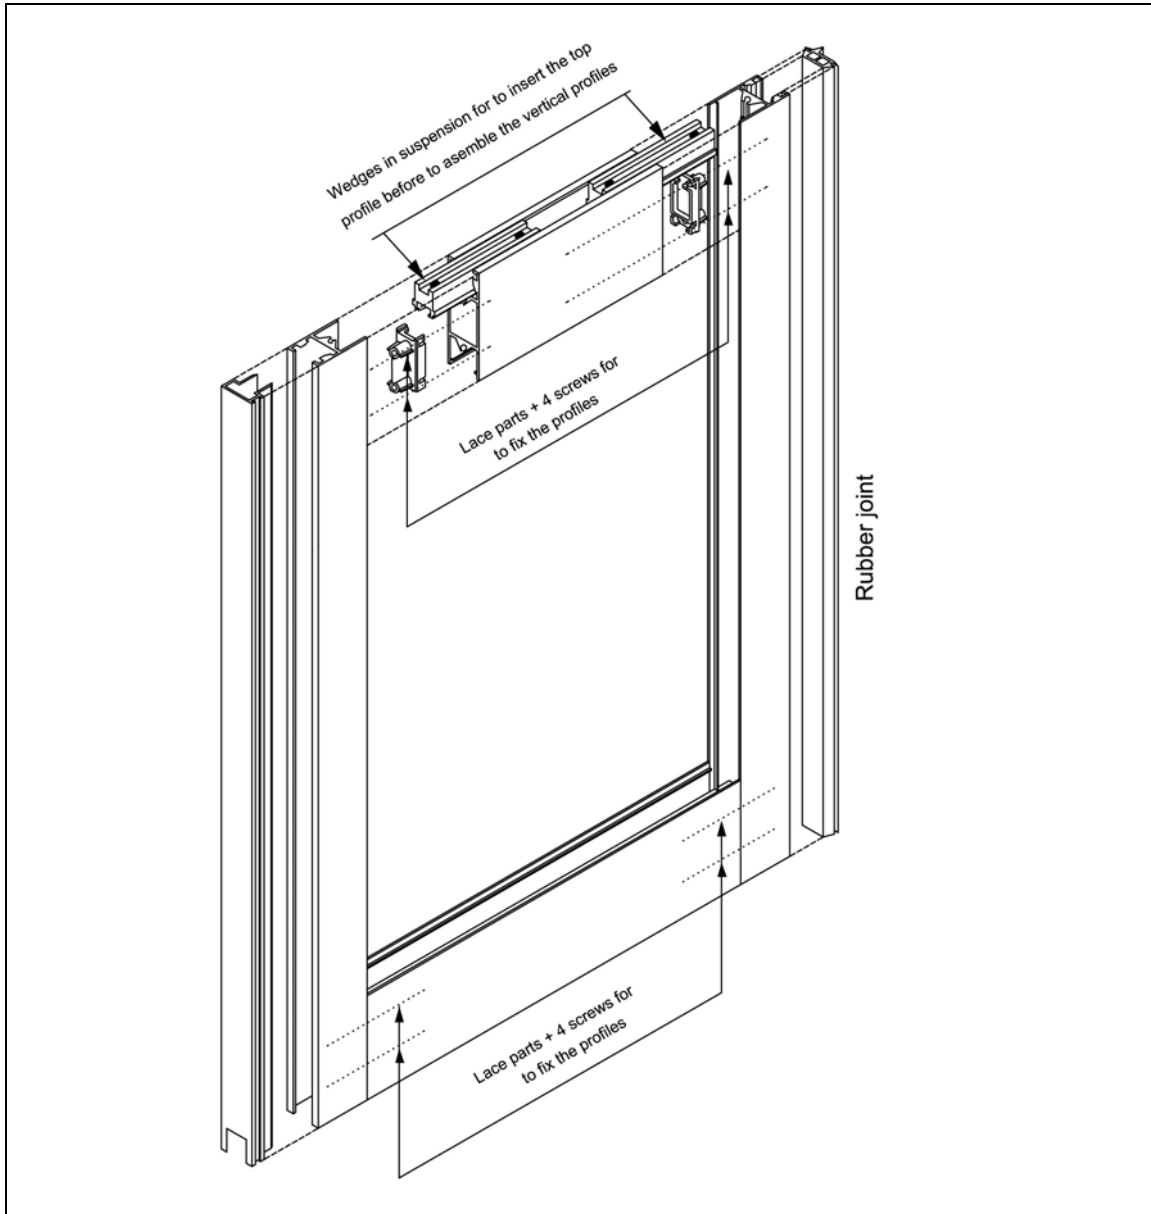

<b>TITLE</b>	<b>FIXED AND SLIDING LEAF FOR EDM SERIES – AUTOMATIC DOOR OPERATOR</b>
<b>PROFILE</b>	<b>STANDARD TYPE – DOOR THICKNESS 25mm</b>
<b>SCALE</b>	<b>CONCEPT</b>
 www.micomautodoor.com	<b>MICOM Autodoor - European Office - UK</b> Grainger Suite   Regent Centre   Gosforth   Newcastle Upon Tyne   NE3 3PF   U.K. Tel: (0044) 0191 2336323   Fax: (0044) 0191 2840222 <b>MICOM Autodoor - Head Office - Japan</b> 12th Floor   Tower West   Umeda Skybuilding 1-30   Oyodonaka 1-Chome   Kita-ku Osaka 531-0076   Japan TEL: (0081) 6 6 454 9721   FAX: (0081) 6 6 454 9726 Email: <a href="mailto:info@micomautodoor.com">info@micomautodoor.com</a>
	MICOM Automatic Doors – Japan   Quality & Reliability Worldwide   CELEBRATING 25 Years of EXCELLENCE