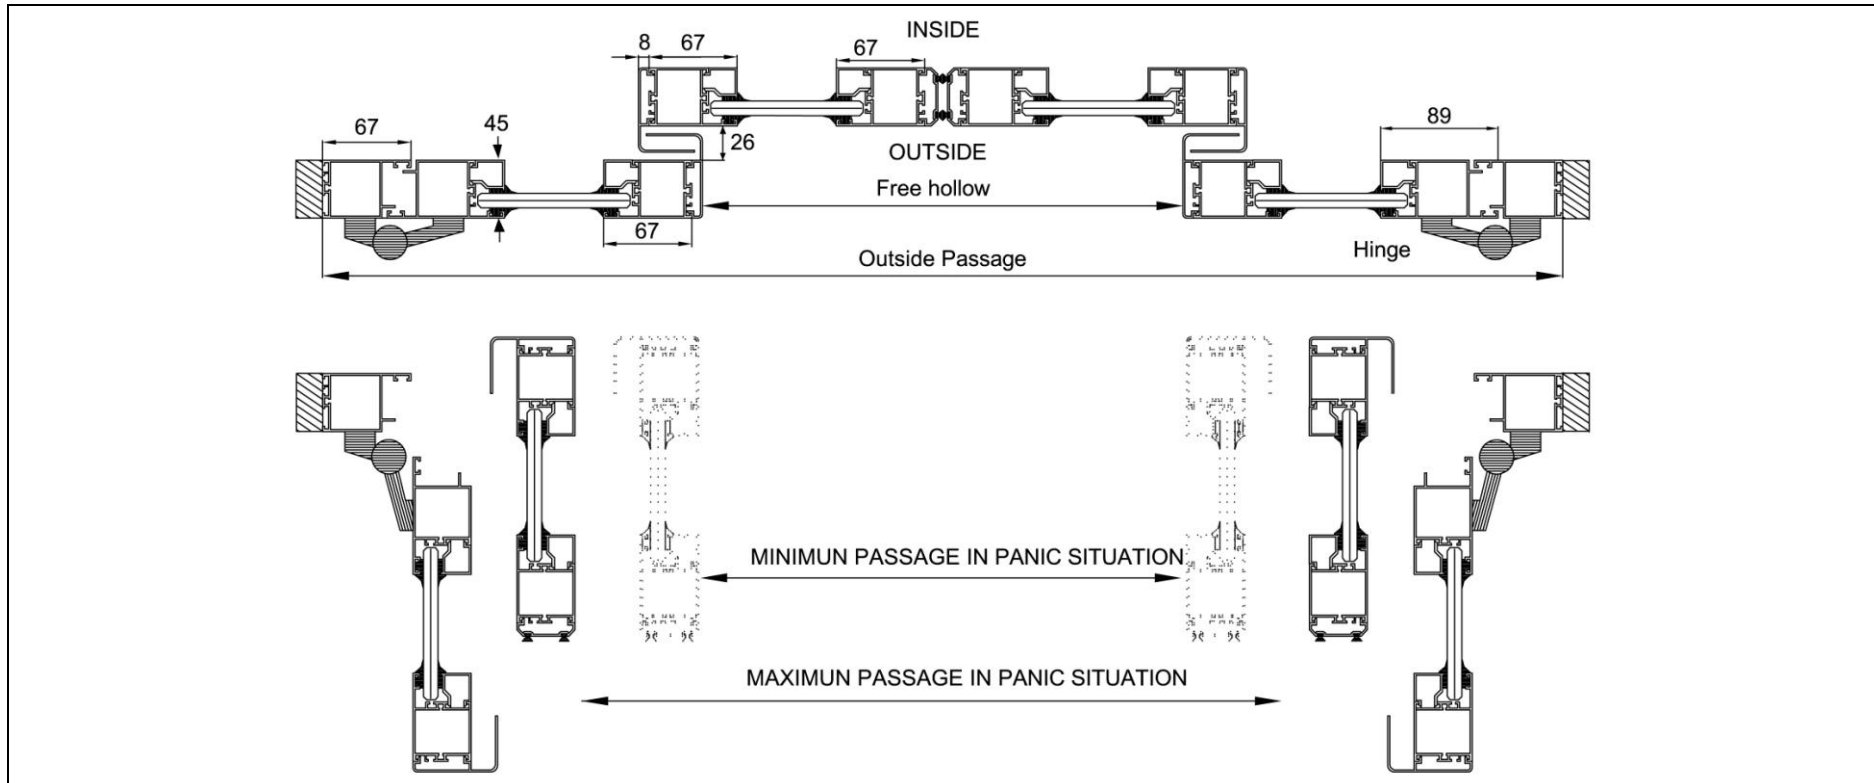

TITLE	FIXED AND SLIDING LEAF FOR EDM SERIES – AUTOMATIC DOOR OPERATOR
PROFILE	FIX AND SLIDING PROFILE WITH BREAKOUT MECHANISM
SCALE	COCEPT IN mm
 www.micomautodoor.com	MICOM Autodoor - European Office - UK Grainger Suite Regent Centre Gosforth Newcastle Upon Tyne NE3 3PF U.K. Tel: (0044) 0191 2336323 Fax: (0044) 0191 2840222 MICOM Autodoor - Head Office - Japan 12th Floor Tower West Umeda Skybuilding 1-30 Oyodonaka 1-Chome Kita-ku Osaka 531-0076 Japan TEL: (0081) 6 6 454 9721 FAX: (0081) 6 6 454 9726 Email: info@micomautodoor.com