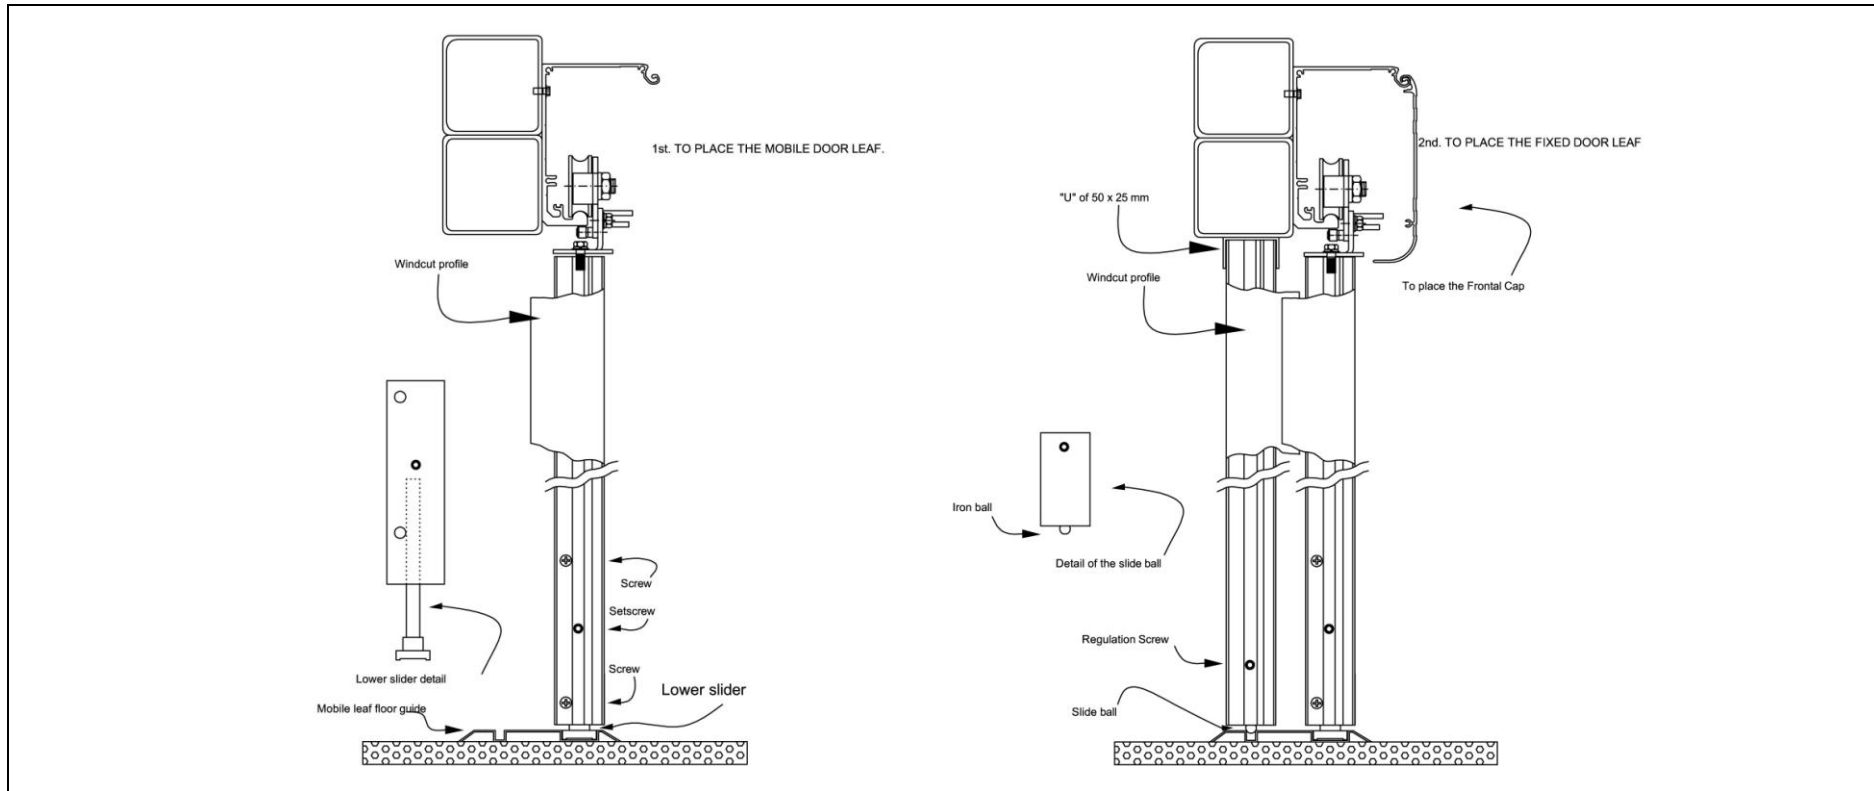

TITLE	FIXED AND SLIDING LEAF FOR EDM SERIES – AUTOMATIC DOOR OPERATOR
PROFILE	FIX AND SLIDING PROFILE WITH BREAKOUT MECHANISM
SCALE	COCEPT IN mm
 www.micomautodoor.com	MICOM Autodoor - European Office - UK Grainger Suite Regent Centre Gosforth Newcastle Upon Tyne NE3 3PF U.K. Tel: (0044) 0191 2336323 Fax: (0044) 0191 2840222 MICOM Autodoor - Head Office - Japan 12th Floor Tower West Umeda Skybuilding 1-30 Oyodonaka 1-Chome Kita-ku Osaka 531-0076 Japan TEL: (0081) 6 6 454 9721 FAX: (0081) 6 6 454 9726 Email: info@micomautodoor.com
	MICOM Automatic Doors – Japan Quality & Reliability Worldwide CELEBRATING 25 Years of EXCELLENCE