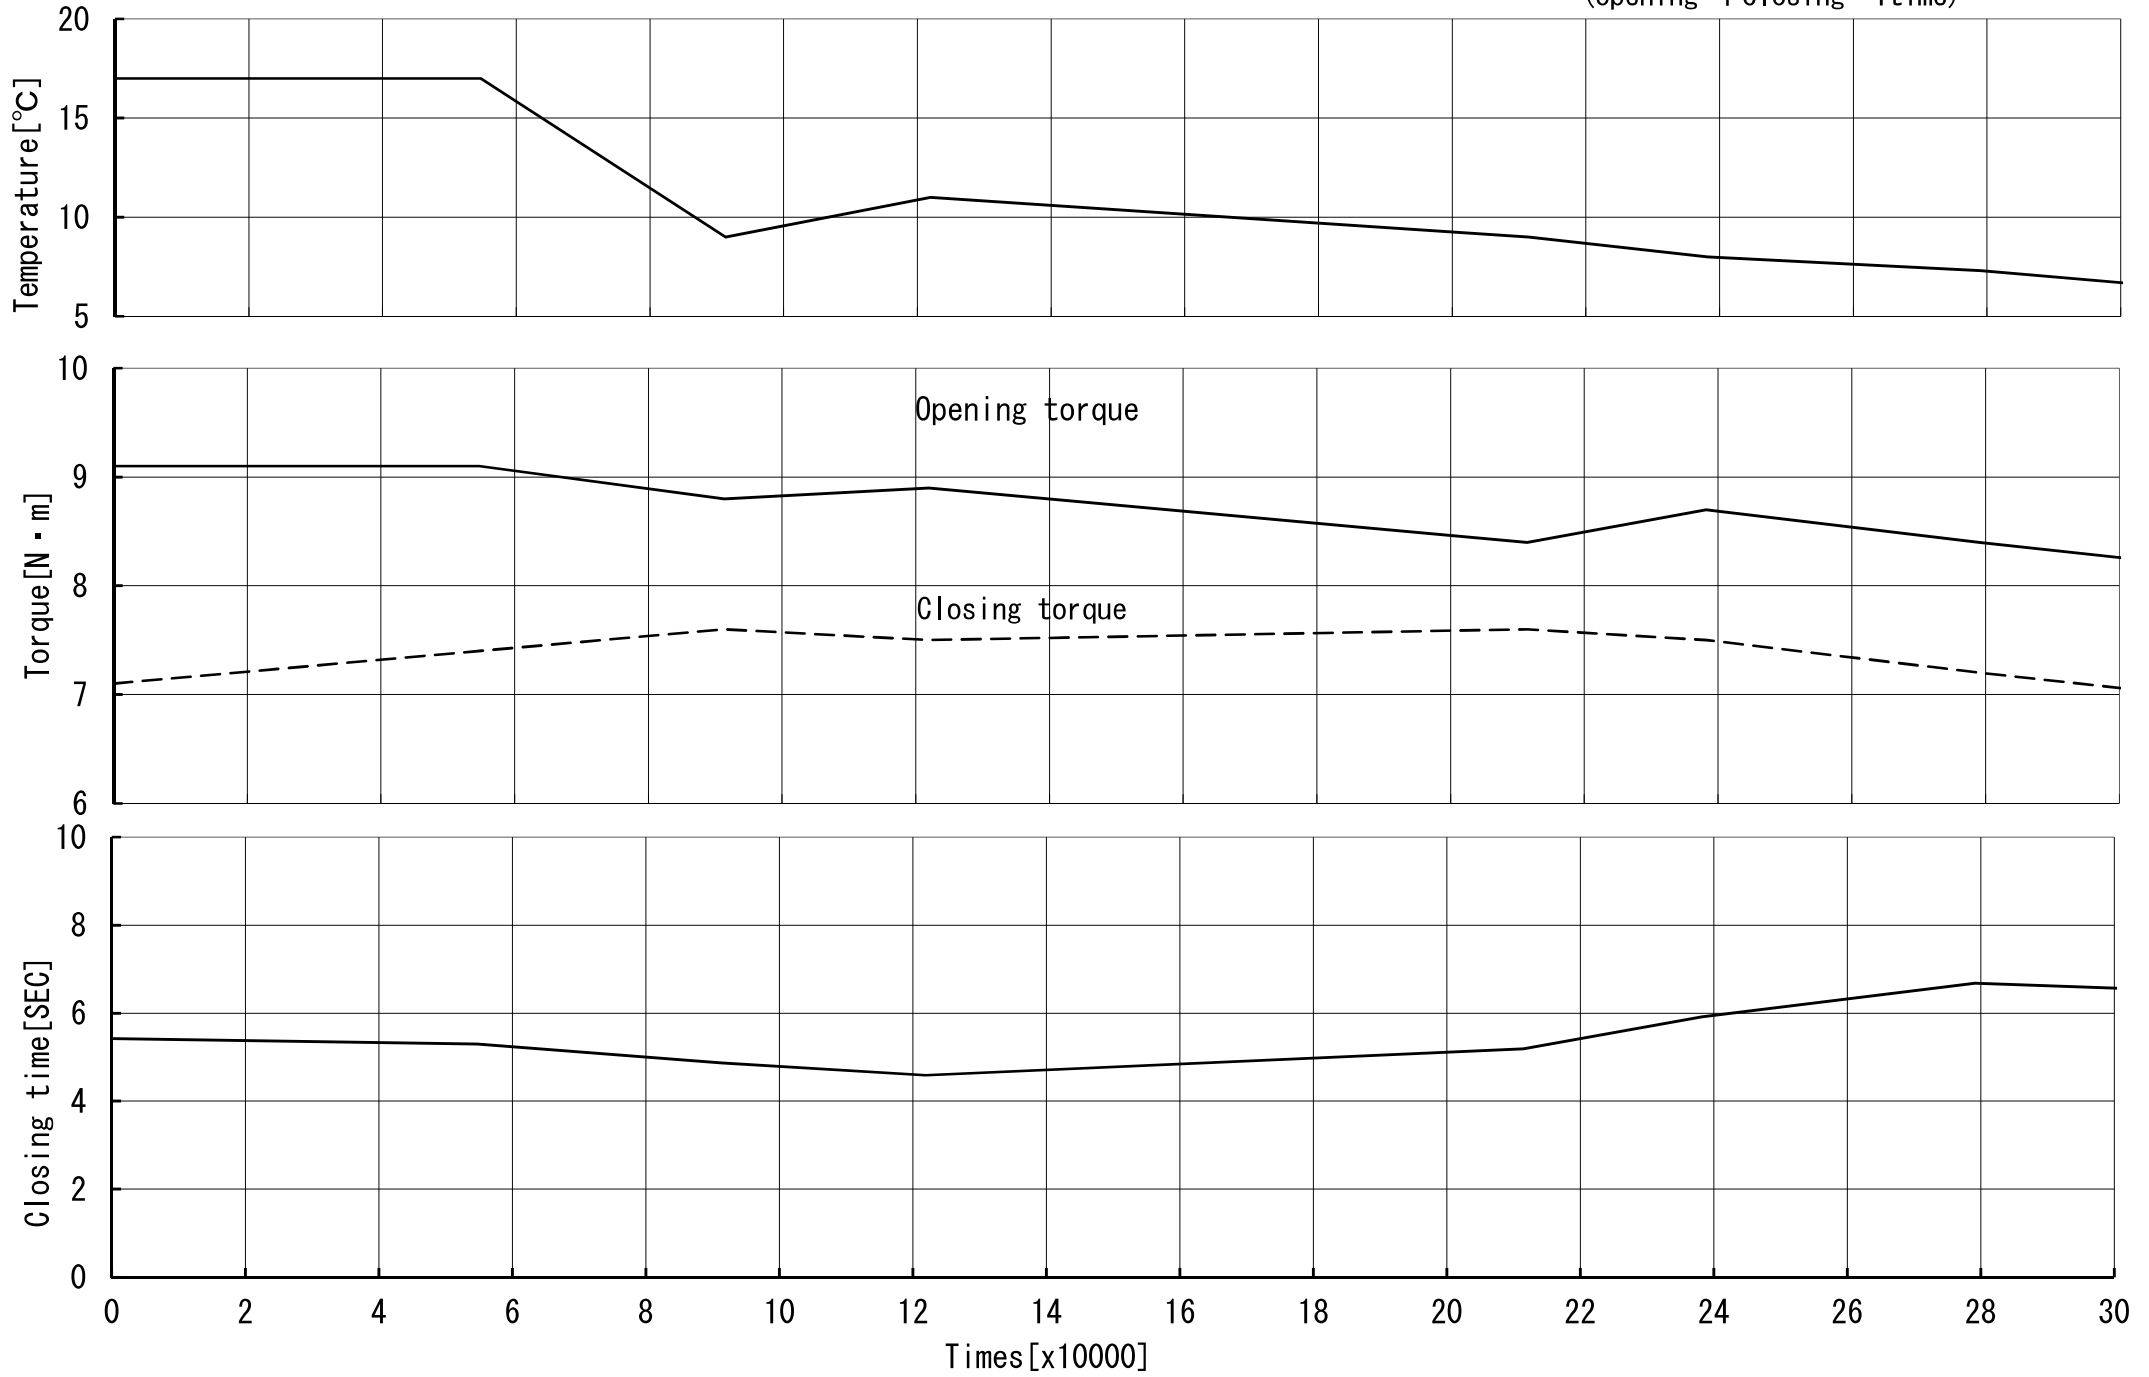

A-8KH

240 times / hour  
(opening +closing =1time)

A-8H

240 times / hour  
(opening + closing = 1 time)

A-10H

240 times / hour  
opening + closing = 1 time

# A-12H

240 times / hour  
opening + closing = 1 time

# A-14H

240 times / hour  
opening + closing = 1 time

# A-16H

240 times / hour  
opening + closing = 1 timne