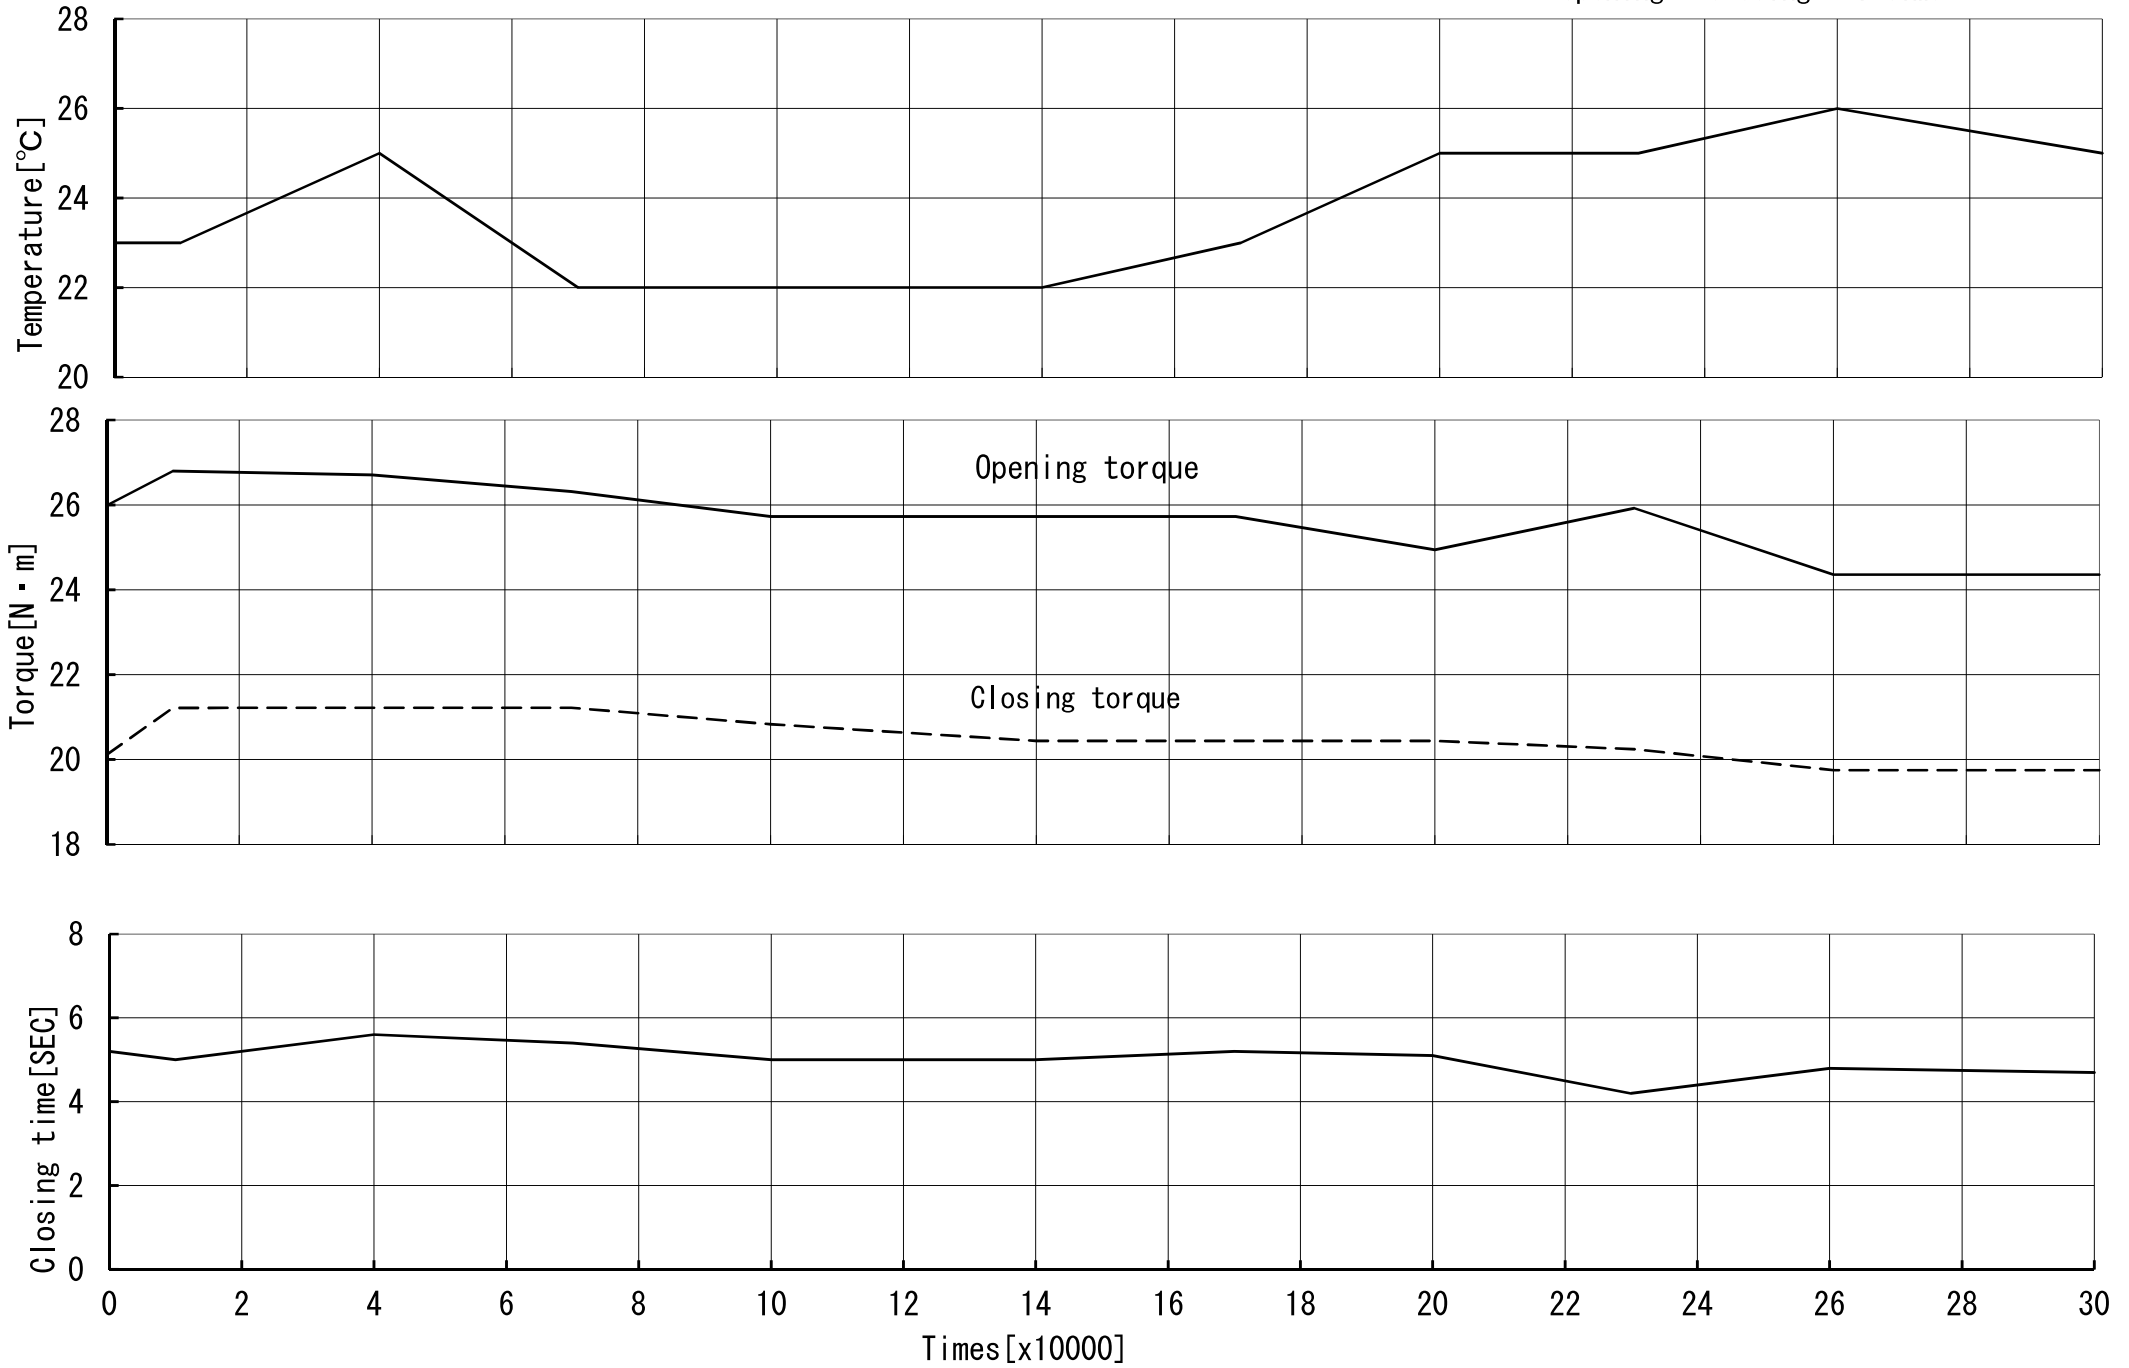

A-8KH

240 times / hour  
(opening +closing =1time)

A-8H

240 times / hour  
(opening + closing = 1 time)

A-10H

240 times / hour  
opening + closing = 1 time

# A-12H

240 times / hour  
opening + closing = 1 time

# A-14H

240 times / hour  
opening + closing = 1 time

# A-16H

240 times / hour  
opening + closing = 1 timne