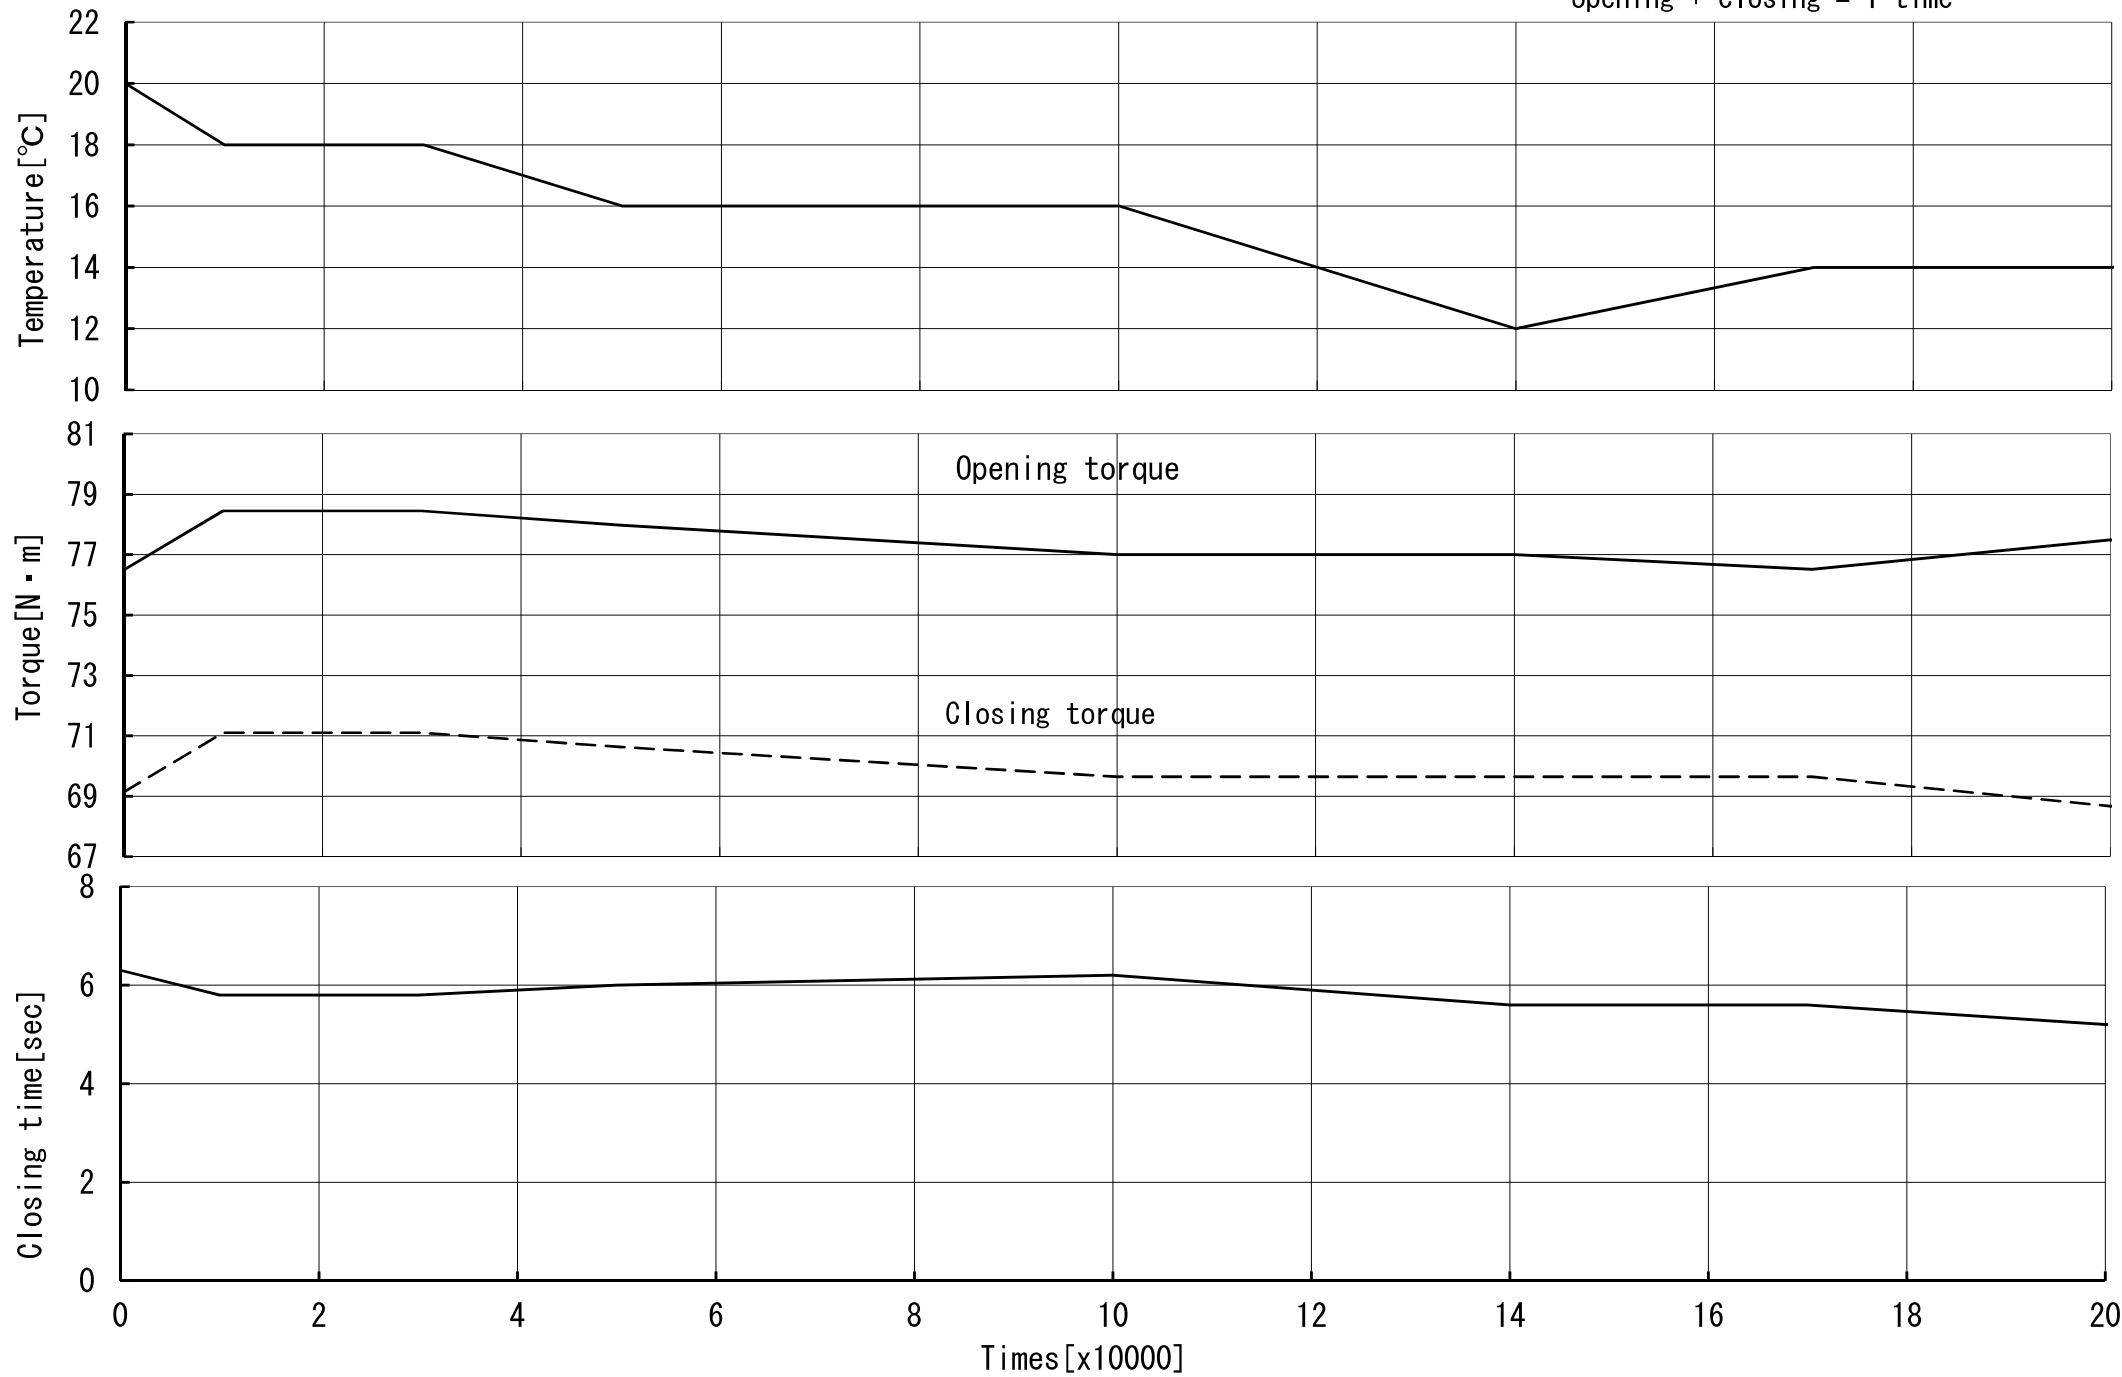

# A-18H

140 times / hour  
opening + closing = 1 time

A-22

140 times / hour  
opening + closing = 1 time

A-26

140 times / hour  
opening + closing = 1 time

A-30

100 times / hour  
opening + closing = 1 time

# A-35A

60 times / hours  
opening + closing = 1 time