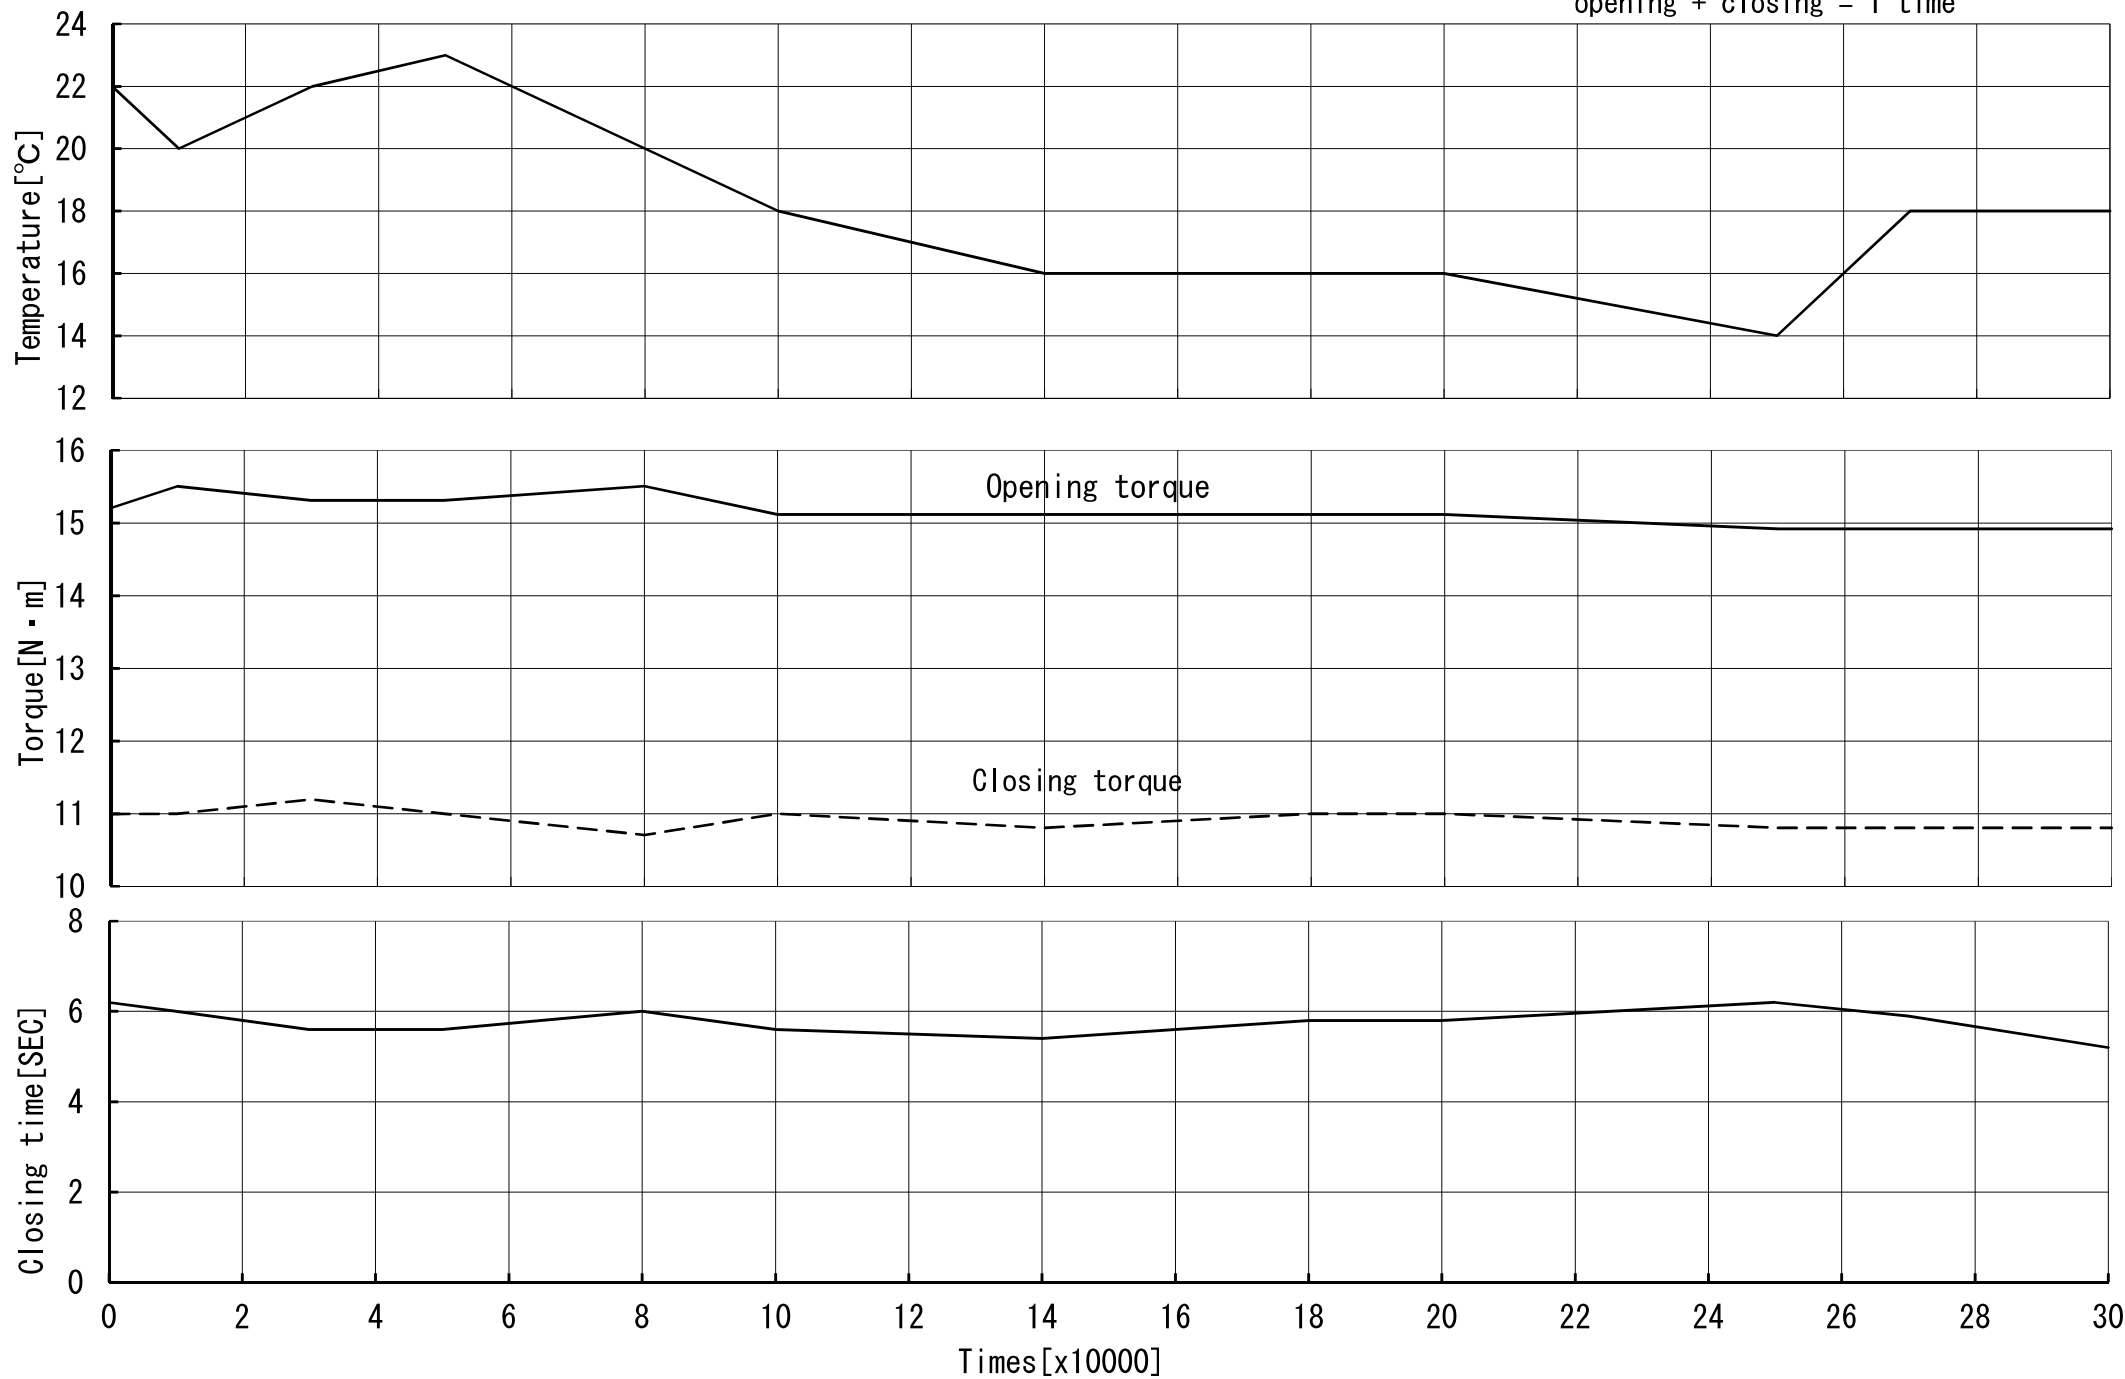

A-8KH

240 times / hour  
(opening +closing =1time)

A-8H

240 times / hour  
(opening + closing = 1 time)

A-10H

240 times / hour  
opening + closing = 1 time

# A-12H

240 times / hour  
opening + closing = 1 time

# A-14H

240 times / hour  
opening + closing = 1 time

# A-16H

240 times / hour  
opening + closing = 1 timne