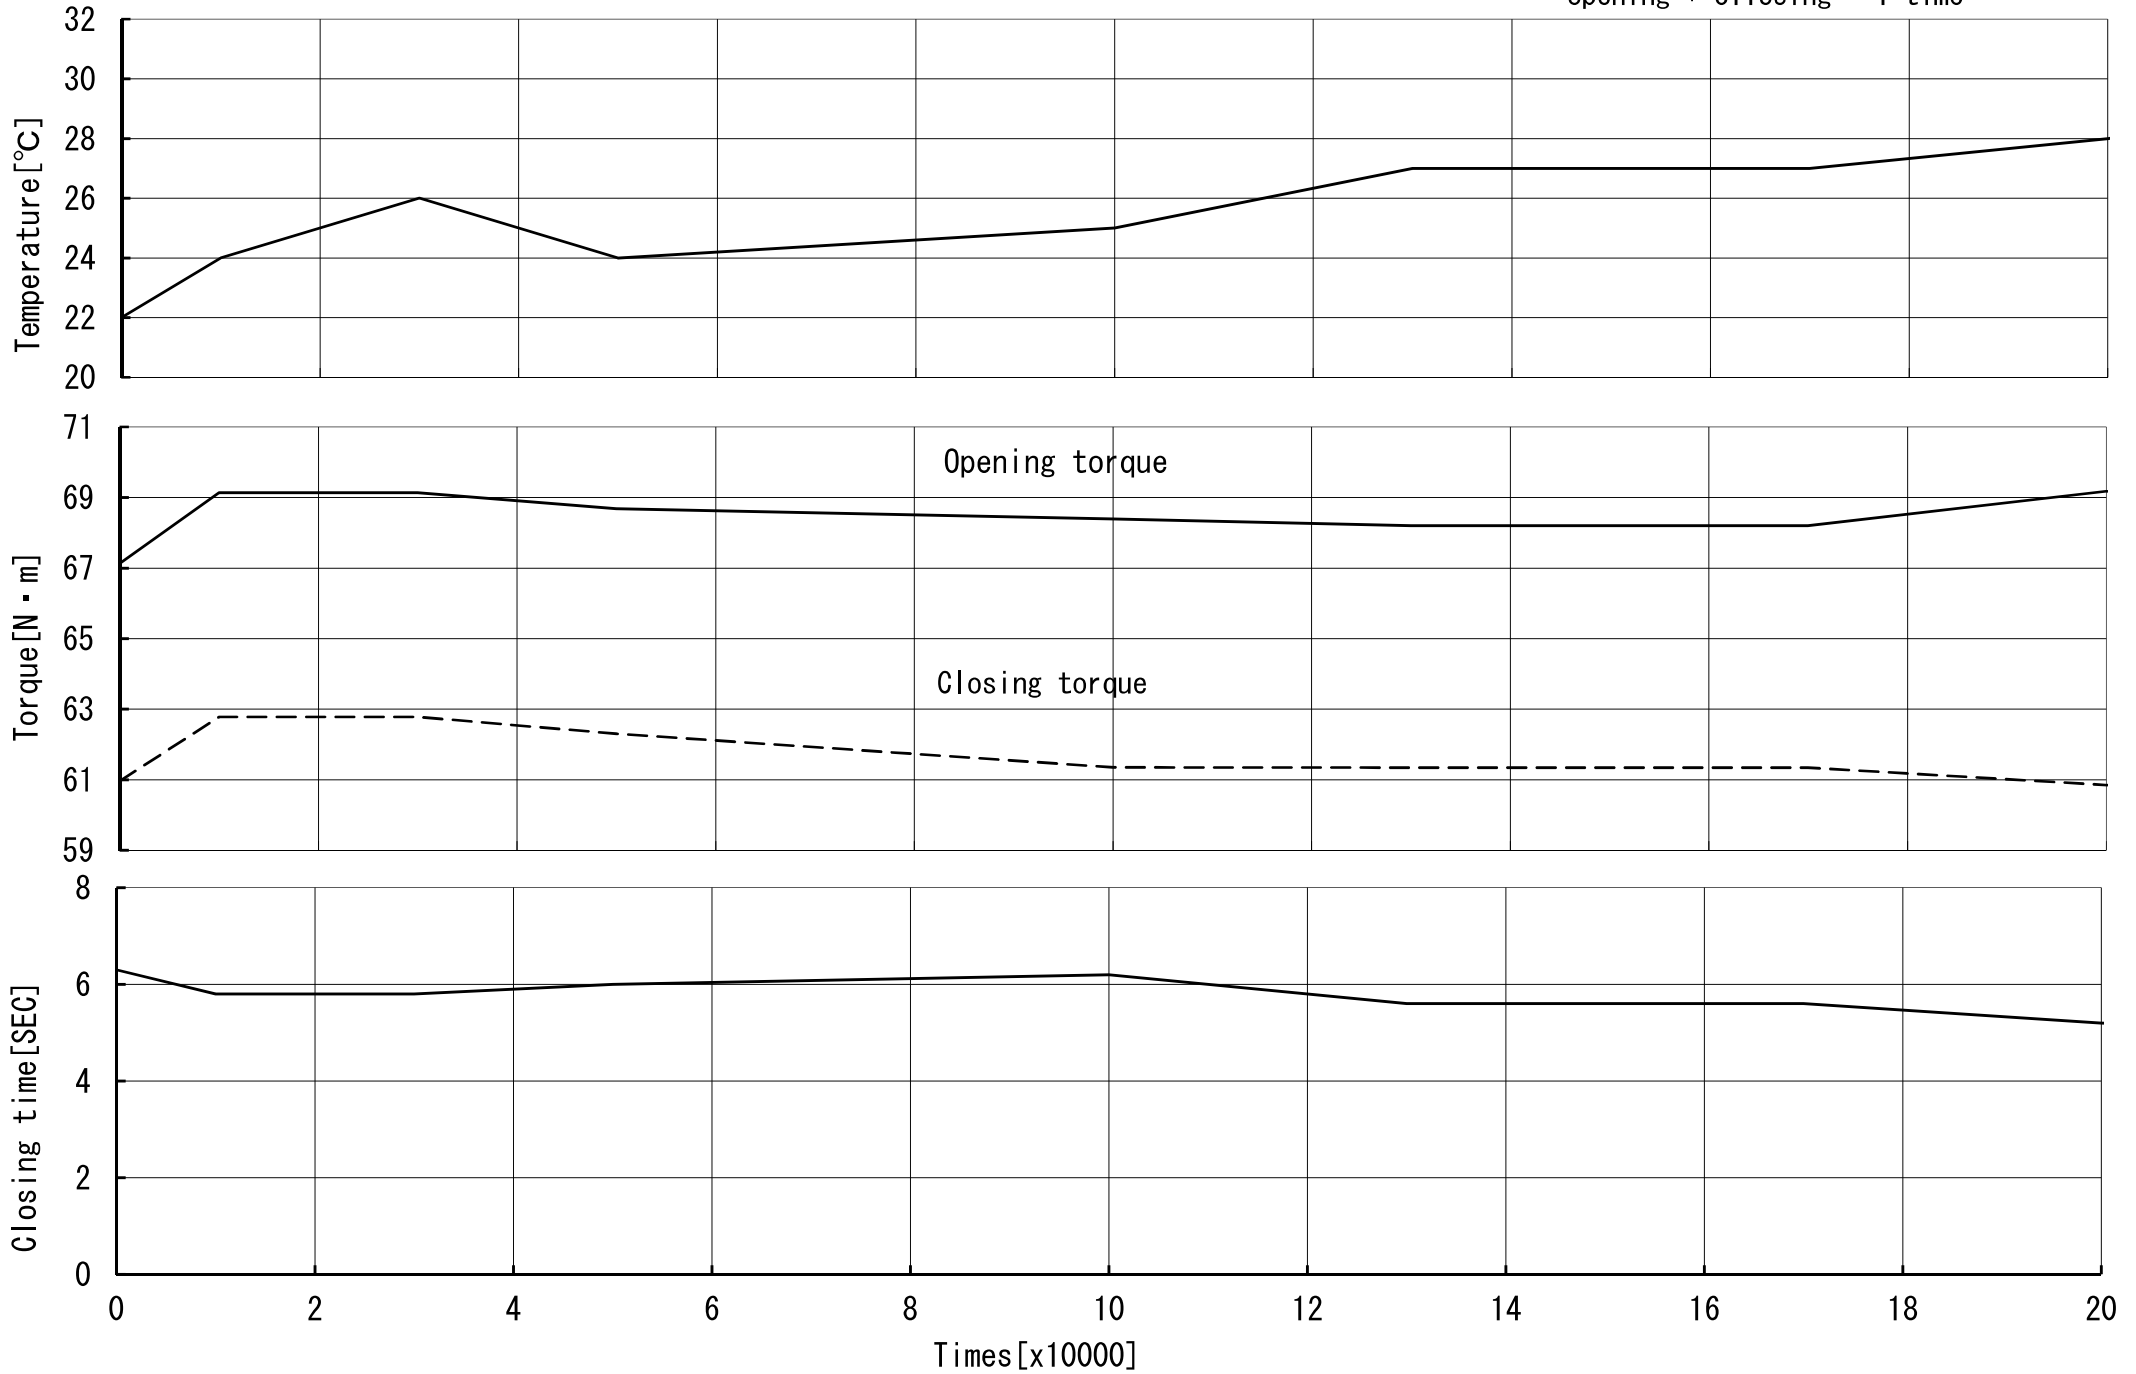

# A-18H

140 times / hour  
opening + closing = 1 time

A-22

140 times / hour  
opening + closing = 1 time

A-26

140 times / hour  
opening + closing = 1 time

A-30

100 times / hour  
opening + closing = 1 time

# A-35A

60 times / hours  
opening + closing = 1 time