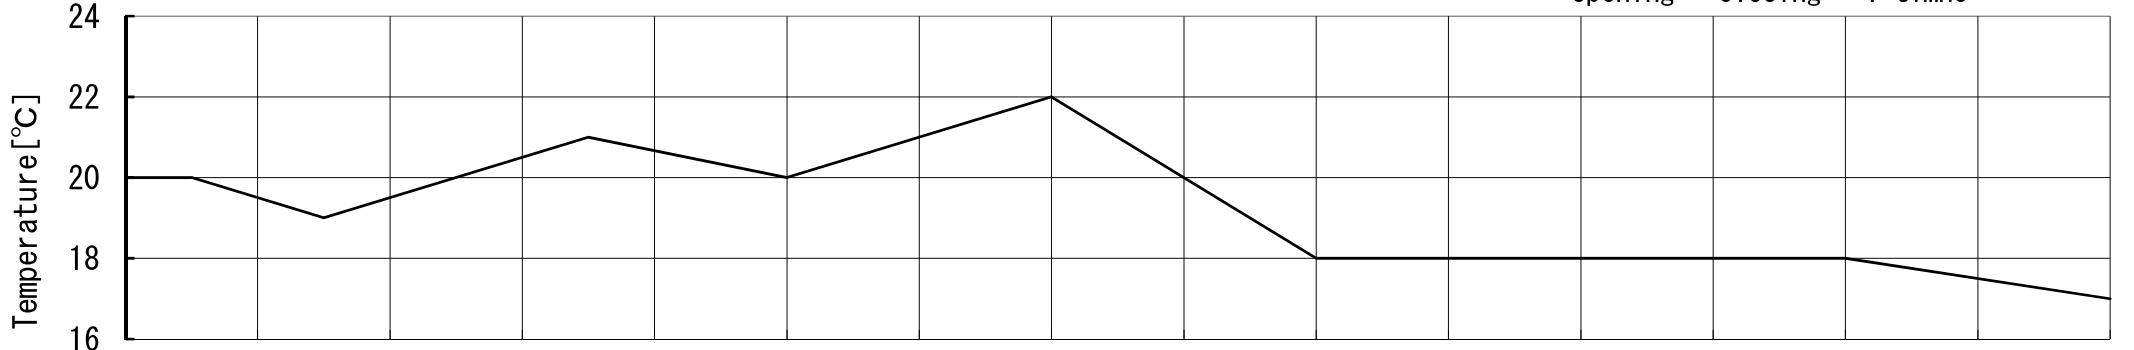

A-16H

240 times / hour
opening + closing = 1 timne