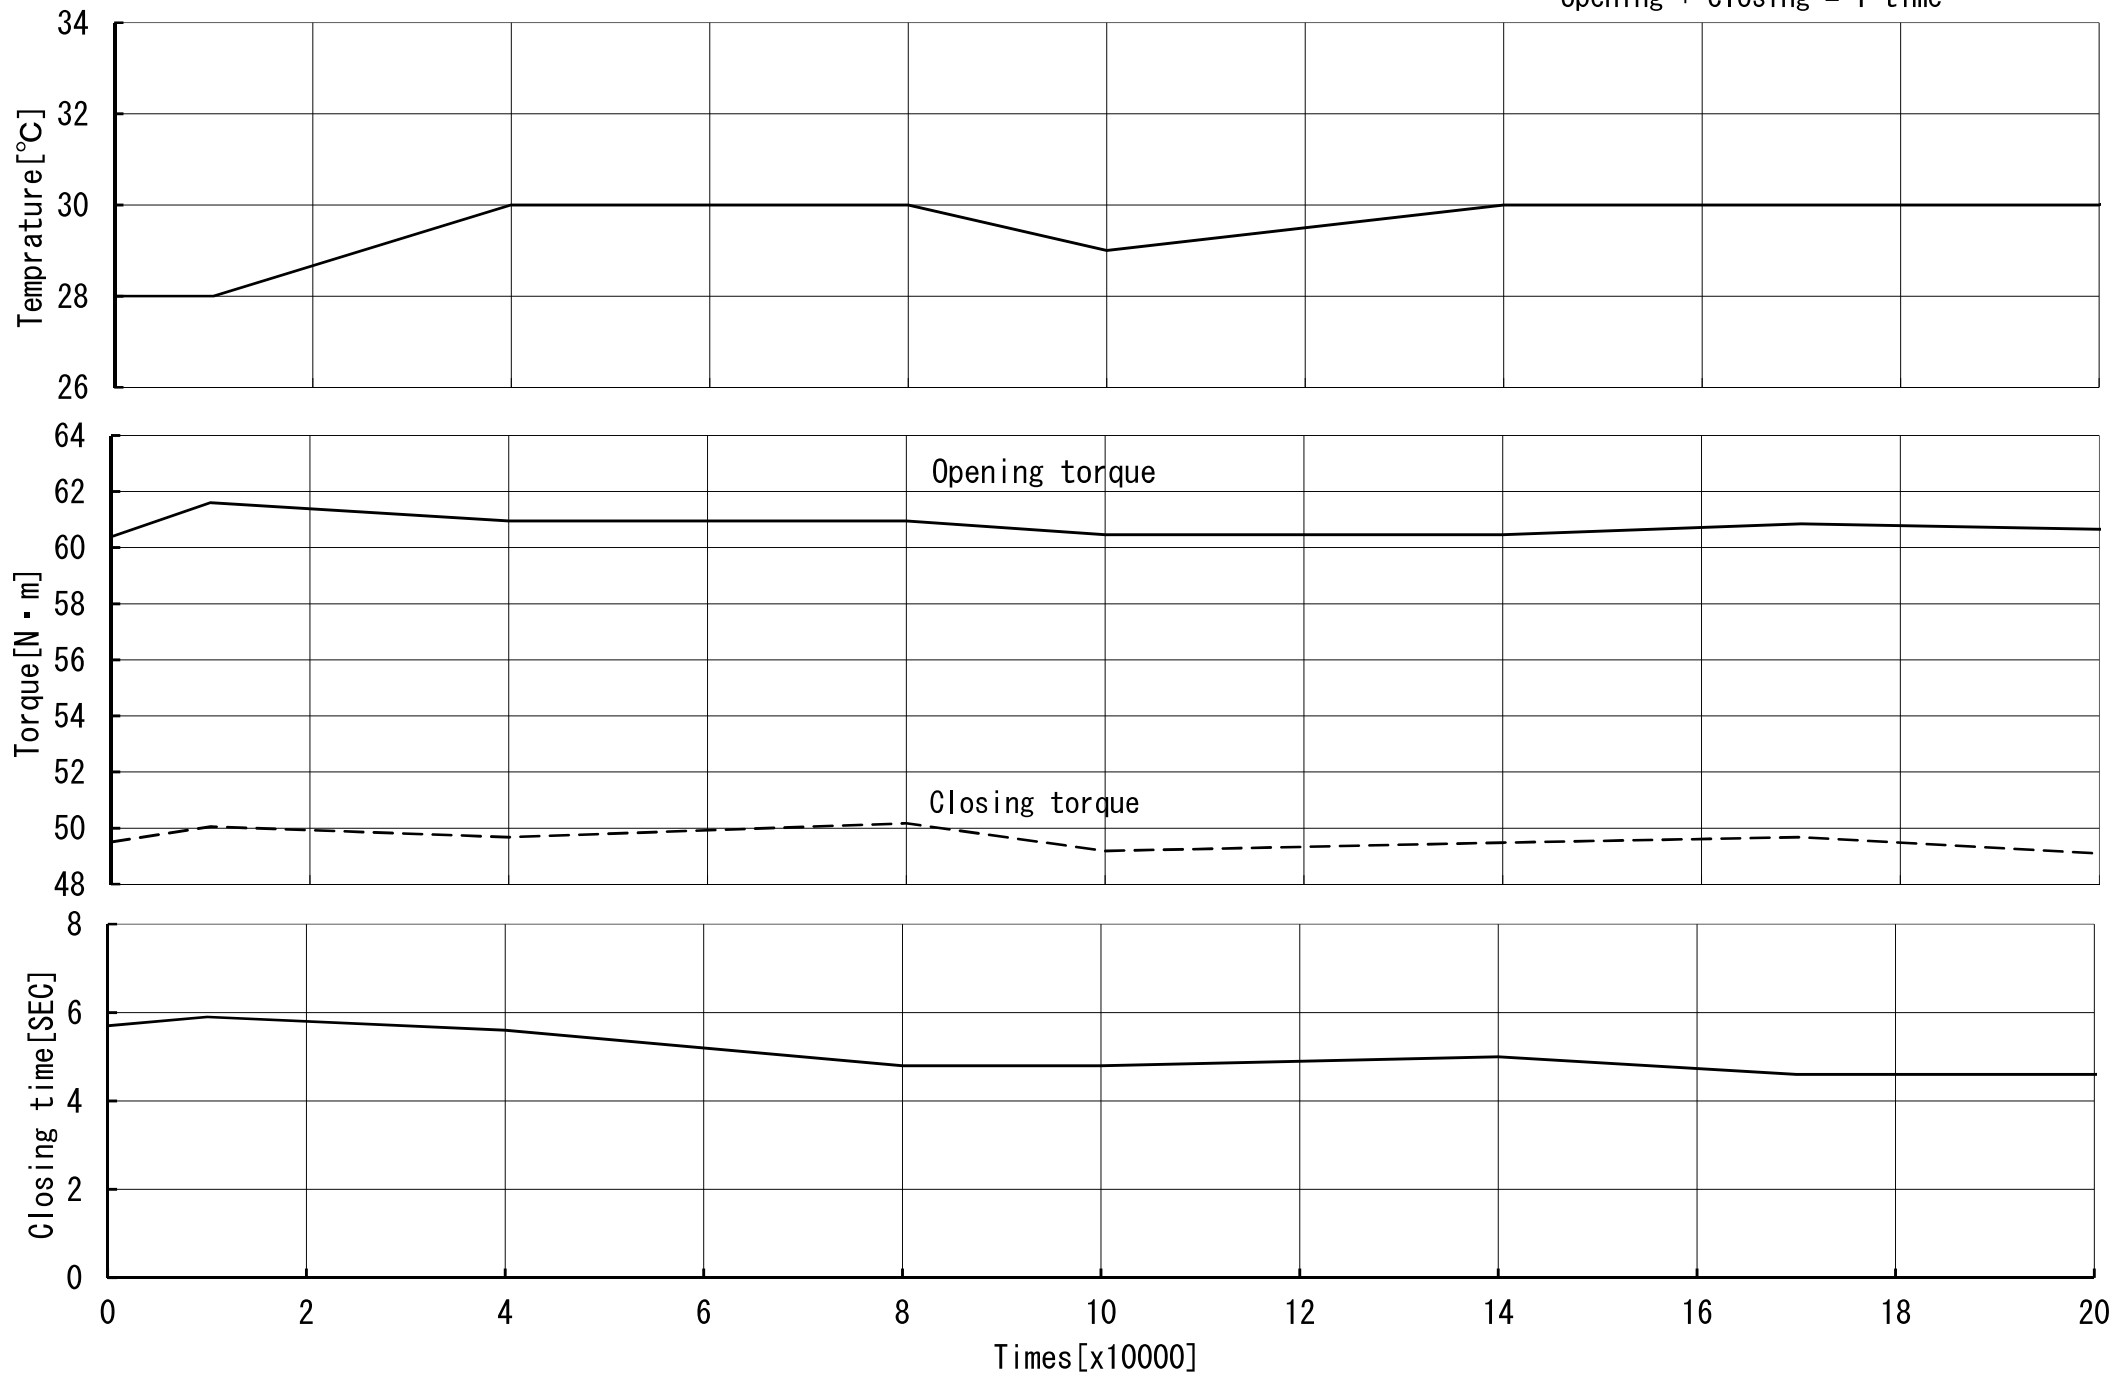

# A-16H

240 times / hour  
opening + closing = 1 timne

# A-18H

140 times / hour  
opening + closing = 1 time

A-22

140 times / hour  
opening + closing = 1 time

A-26

140 times / hour  
opening + closing = 1 time

A-30

100 times / hour  
opening + closing = 1 time