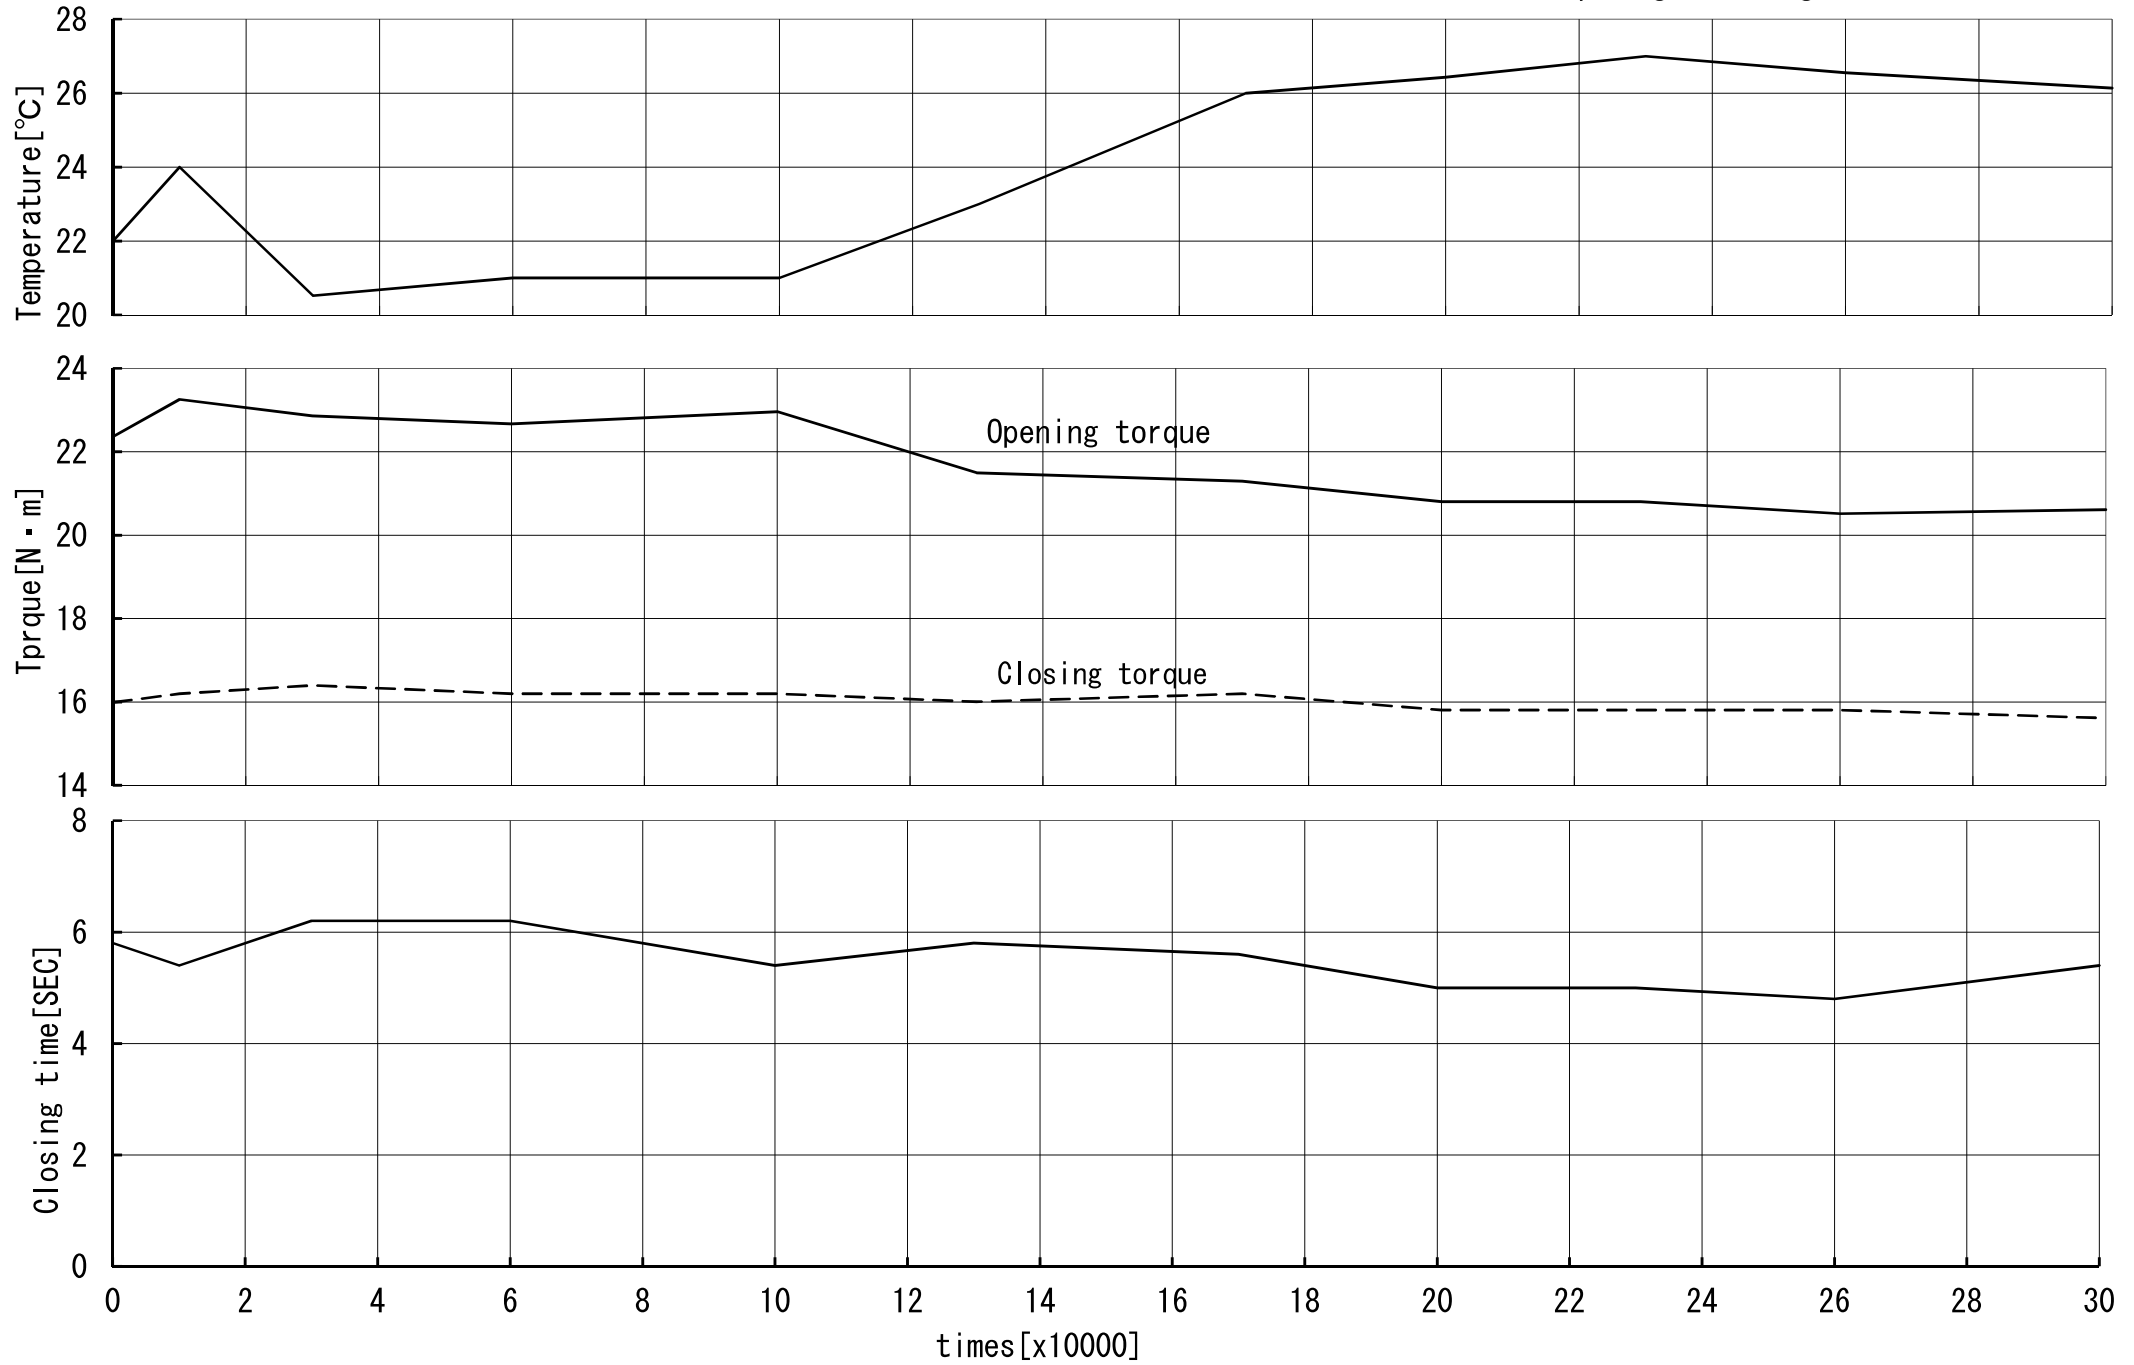

A-8KH

240 times / hour  
(opening +closing =1time)

A-8H

240 times / hour  
(opening + closing = 1 time)

A-10H

240 times / hour  
opening + closing = 1 time

# A-12H

240 times / hour  
opening + closing = 1 time

# A-14H

240 times / hour  
opening + closing = 1 time

# A-16H

240 times / hour  
opening + closing = 1 timne