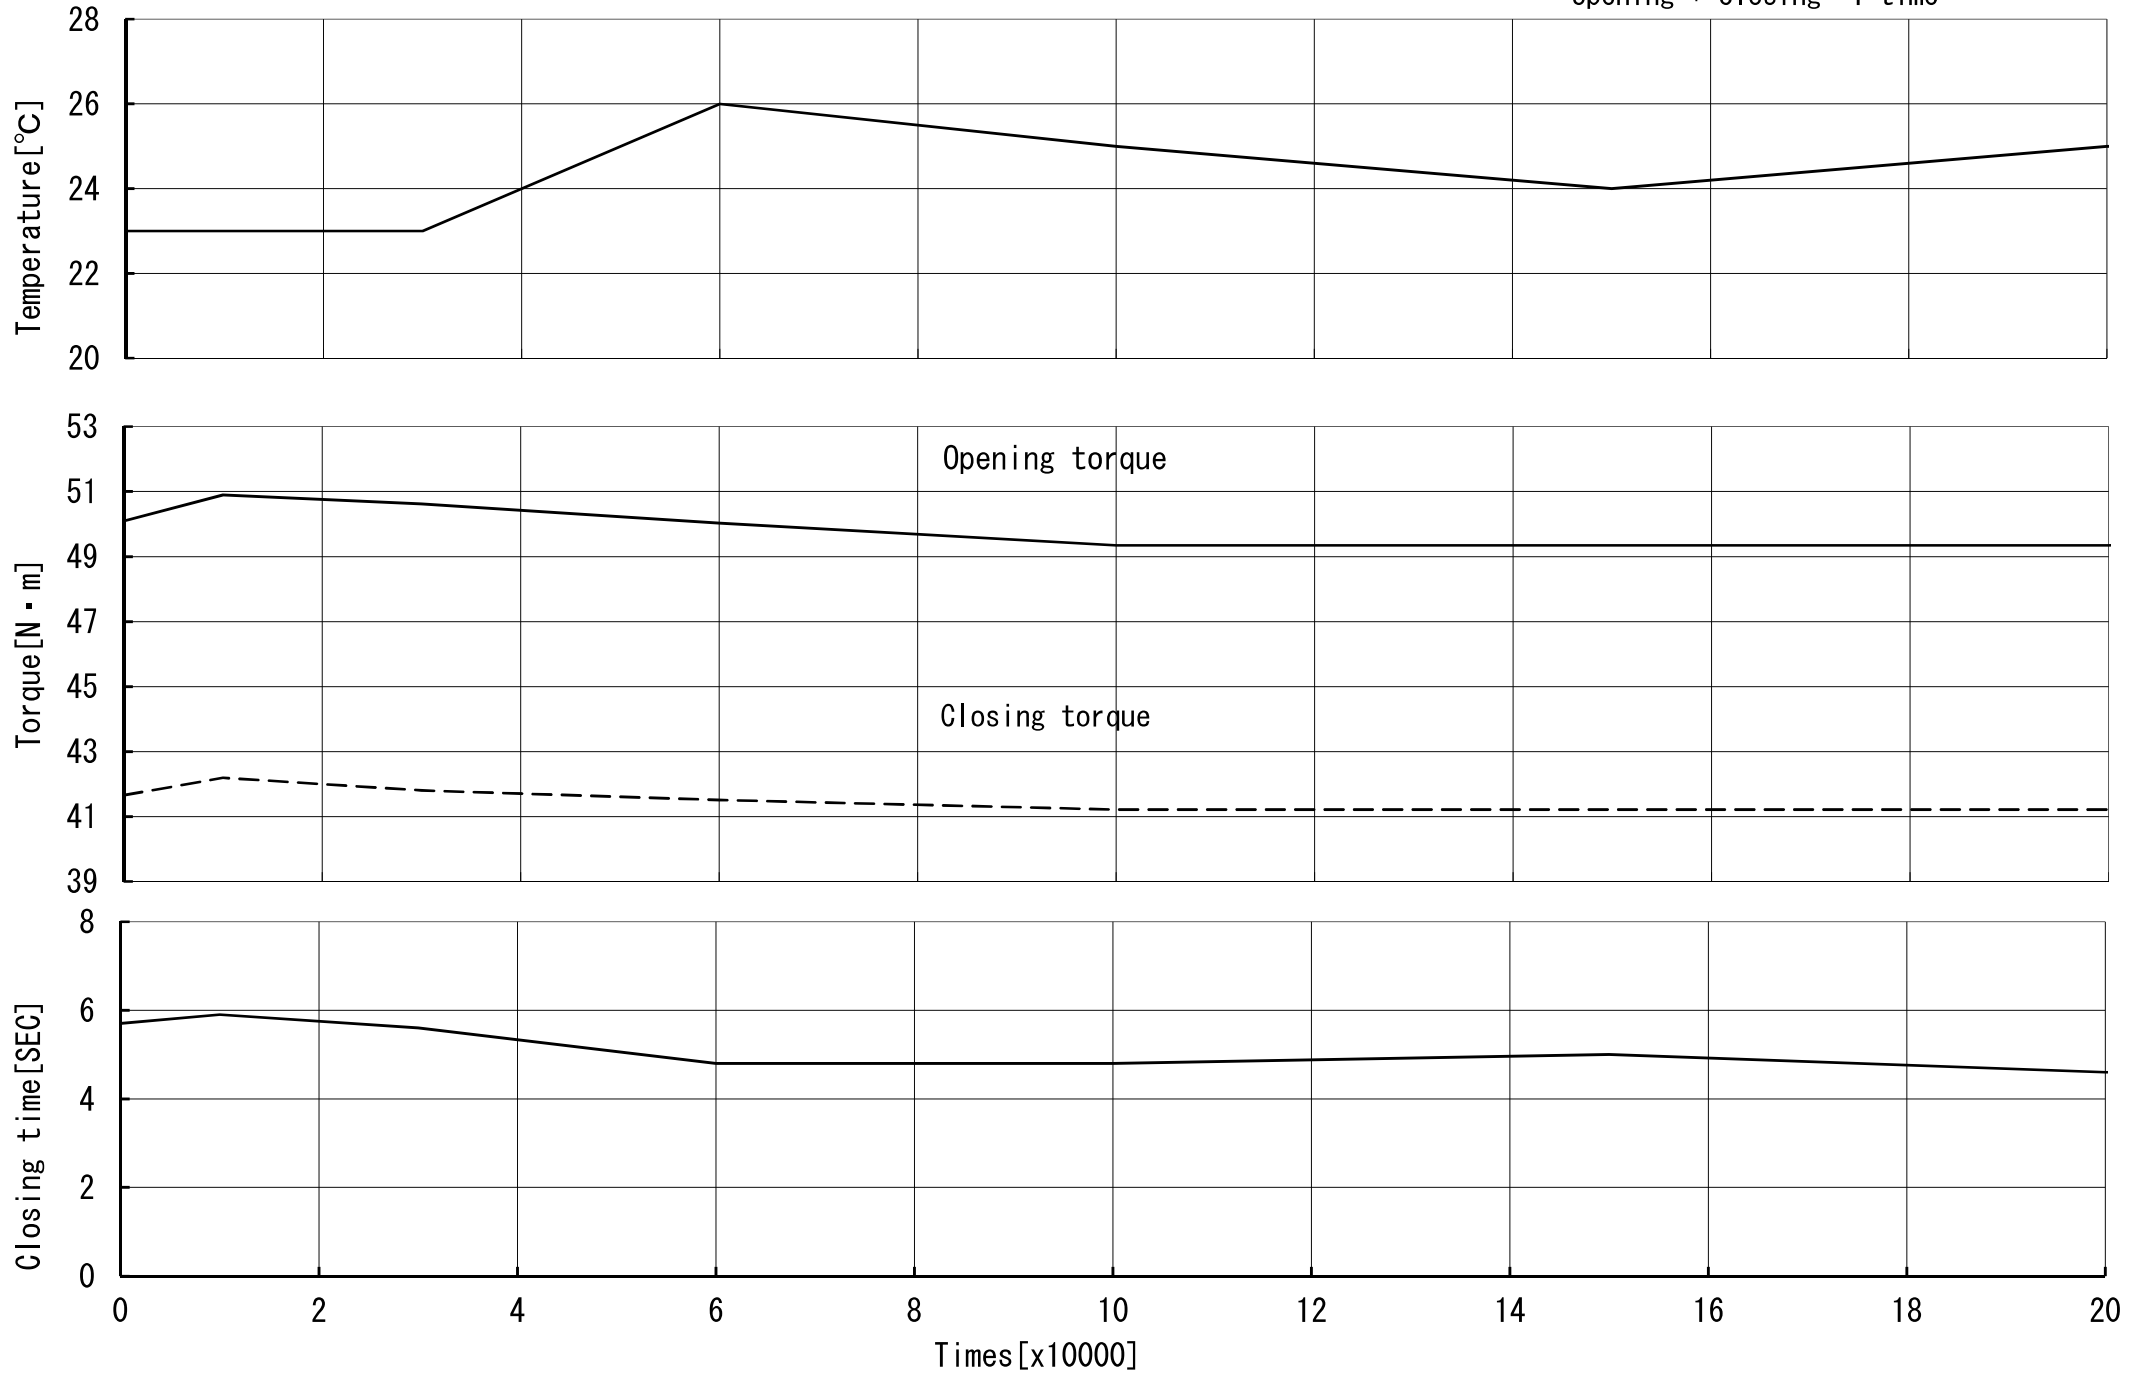

# A-14H

240 times / hour  
opening + closing = 1 time

# A-16H

240 times / hour  
opening + closing = 1 timne

# A-18H

140 times / hour  
opening + closing = 1 time

A-22

140 times / hour  
opening + closing = 1 time

A-26

140 times / hour  
opening + closing = 1 time

A-30

100 times / hour  
opening + closing = 1 time