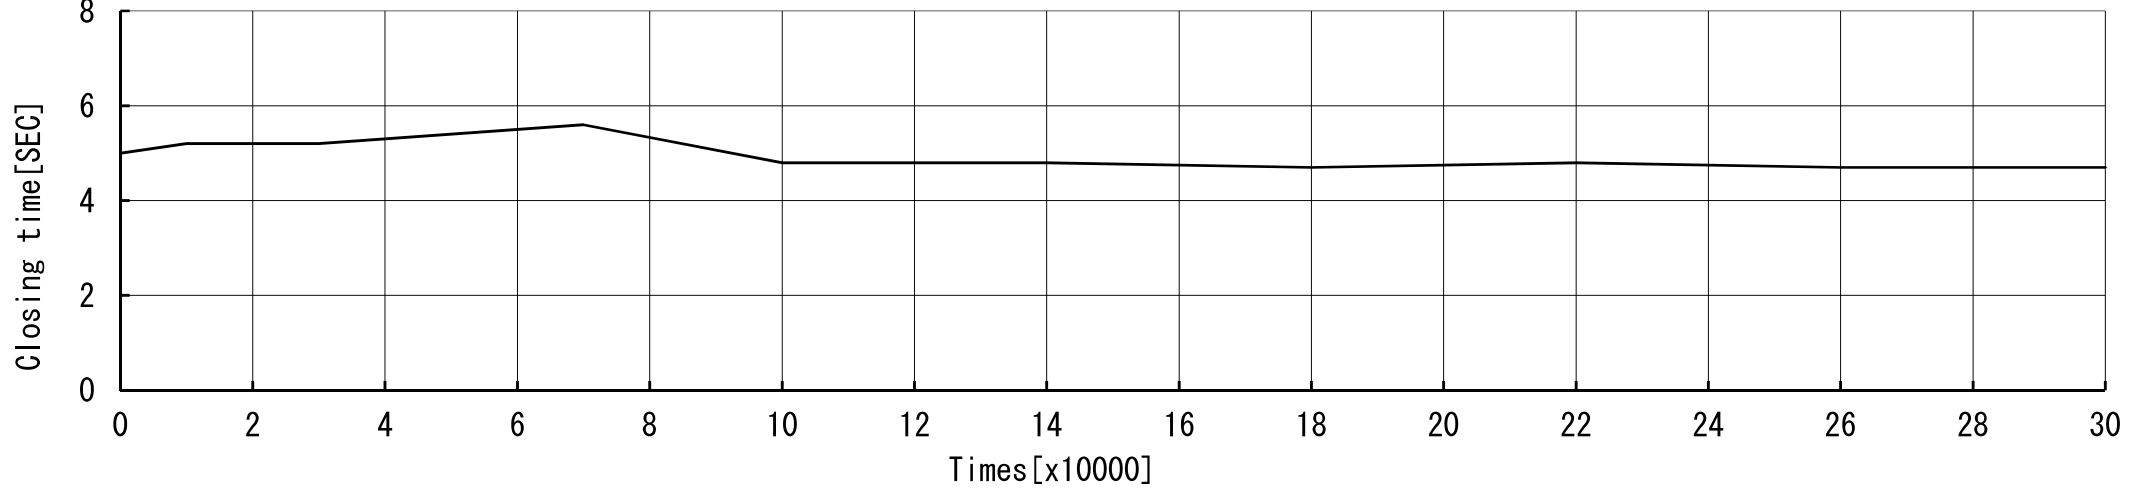

A-16H

240 times / hour
opening + closing = 1 timne