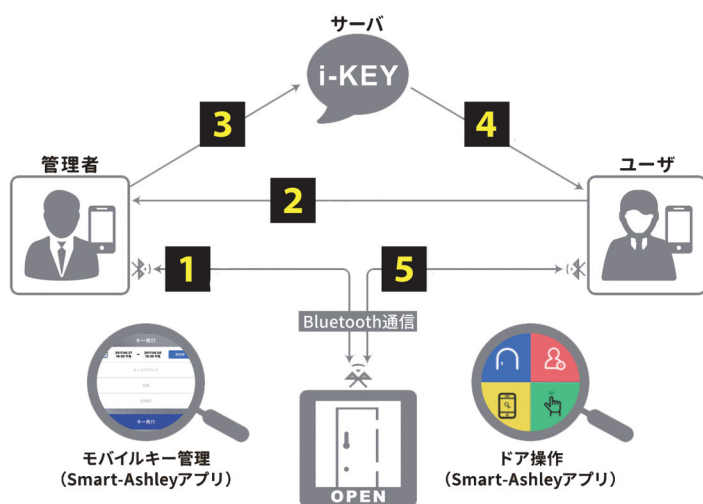

SMART ASHLEY

HOW CAN USE I-KEY?

FEATURES

- Unlock by:
 - Internet key with mobile application without need to connect to internet (Bluetooth Tech)
 - Smart phone (touch or shake)
 - card (Felica or Mifare)
 - Mechanical key lock
 - Password Number
- External sensor for detect closing door
- Automatic lock
- Water and weather resistance IP54 (out side)
- Be able to install by different handle
- Be able to use by 200 user and 5 administrator
- History report with application
- About 2 years work without replace battery
- Made in Japan
- 2Years Guarantee

DIGITAL DOOR LOCK

SMART ASHLEY F+

国土交通省
住宅局長賞

FEATURES

•Unlock by:

- Internet key with mpbile application without
- need to connect to internert (Bluetooth Tech)
- Smart phone (touch or shake)
- card (Felica or Mifare)
- Mechanical key lock
- New finger print
- Password Number
- External sensor for detect closing door
- Automatic lock
- Water and weather resistance IP54 (out side)
- Be able to install by different handle
- Be able to use by 200 user and 5 administrator
- History report with application
- About 2 years work without replace battery
- Made in Japan with 2 Years Guarantee